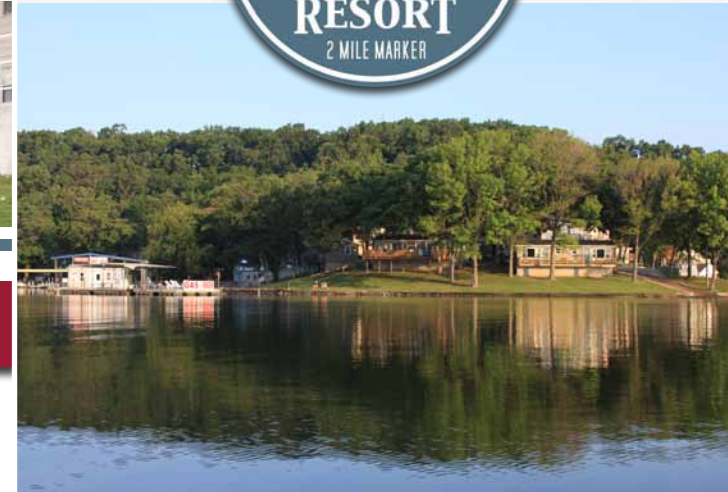

Private Getaway Cabin

ACCOMMODATIONS

- Our private, clean and quiet units offer quality accommodations at family prices.
- All units are located near the water's edge and have either a deck or patio that overlooks the lake—only a stone's throw away.
- All units have fully-equipped kitchens, individual air conditioning and heating, cable television and towels/linens. Some units have fireplaces.

THE SPRIGGS FAMILY
Michael and Paulette

We look forward to meeting you!

THE RESORT YOU HAVE BEEN LOOKING FOR...

- Lake-front, park-like setting
- Fully-equipped kitchens
- Heated pool & hot tub
- 1000+ feet of shoreline
- Sandy beach & swim dock
- Fishing dock & playground
- Spring & fall golf packages
- Covered docks & boat ramp
- Boat/PWC rental

ON THE 2ND MILE MARKER OF MISSOURI'S BEAUTIFUL LAKE OF THE OZARKS

ALL-SEASON FAMILY FUN

- Point Randall Resort is located on beautiful Horseshoe Bend. We are just minutes by land or water to many area attractions, including restaurants, shopping, golfing, recreation and historical sites.
- Point Randall Resort is family owned and operated. We are committed to providing a wonderful family atmosphere for memorable experiences.

FISHING, GOLF & MORE

- More than 1000 feet of shoreline
- Crappie beds
- Fish cleaning stations
- Pre-arranged guide service
- Spring and fall golf packages at the premier courses in the lake area
- Pool table; video games; guest laundry; basketball court
- Clean and well-kept grounds; barbeque grills; picnic tables; shade trees; large lakeside patios; sidewalks; sand playground