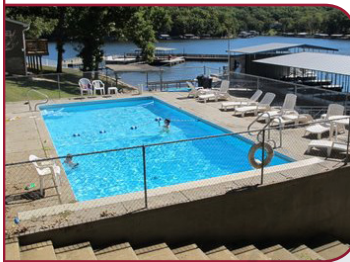

THE SPRIGGS FAMILY
Michael and Paulette

We look forward to meeting you!

THE RESORT YOU HAVE BEEN LOOKING FOR...

- Lake-front, park-like setting
- Fully-equipped kitchens
- Heated pool & hot tub
- 1000+ feet of shoreline
- Sandy beach & swim dock
- Fishing dock & playground
- Spring & fall golf packages
- Covered docks & boat ramp
- Boat/PWC rental

ON THE 2ND MILE MARKER OF MISSOURI'S BEAUTIFUL LAKE OF THE OZARKS

ALL-SEASON FAMILY FUN

- Point Randall Resort is located on beautiful Horseshoe Bend. We are just minutes by land or water to many area attractions, including restaurants, shopping, golfing, recreation and historical sites.
- Point Randall Resort is family owned and operated. We are committed to providing a wonderful family atmosphere for memorable experiences.

BOATING & SWIMMING

- On-site boat and waverunner rentals
- Above par docks—padded, covered and lighted for safety and comfort; electric hookups
- Marine gas and oil
- Concrete boat ramp
- Boat trailer parking
- Heated pool and hot tub; sun deck with scenic views; sand beach; swim dock

FISHING, GOLF & MORE

- More than 1000 feet of shoreline
- Crappie beds
- Fish cleaning stations
- Pre-arranged guide service
- Spring and fall golf packages at the premier courses in the lake area
- Pool table; video games; guest laundry; basketball court
- Clean and well-kept grounds; barbeque grills; picnic tables; shade trees; large lakeside patios; sidewalks; sand playground